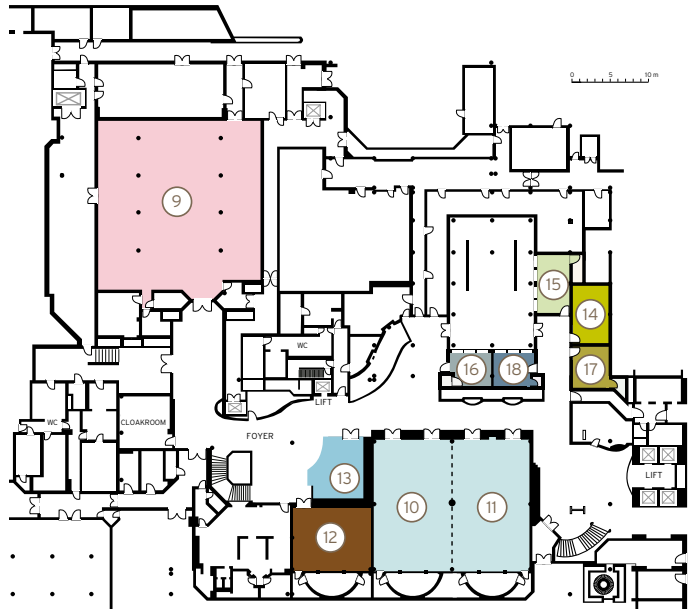

room types

GROUND FLOOR

THE WESTIN
GRAND
MÜNCHEN
ARABELLAPARK

Key

- 1) Exhibition
- 2) Exhibition

THE WESTIN – TERRACE FLOOR

room types

TERRACE FLOOR

THE WESTIN
GRAND
MÜNCHEN
ARABELLAPARK

Key

- 3) Sydney
- 4) Atlanta
- 5) Barcelona
- 6) Montreal
- 7) Rom
- 8) Athen

room types

GARDEN FLOOR

THE WESTIN
GRAND
MÜNCHEN
ARABELLAPARK

Key

- 9) München
- 10) Garmisch
- 11) Partenkirchen
- 12) Calgary
- 13) Lillehammer
- 14) St. Moritz / Boardroom
- 15) Innsbruck / Boardroom
- 16) Lake Placid / Boardroom
- 17) Chamonix / Boardroom
- 18) Sapporo / Boardroom