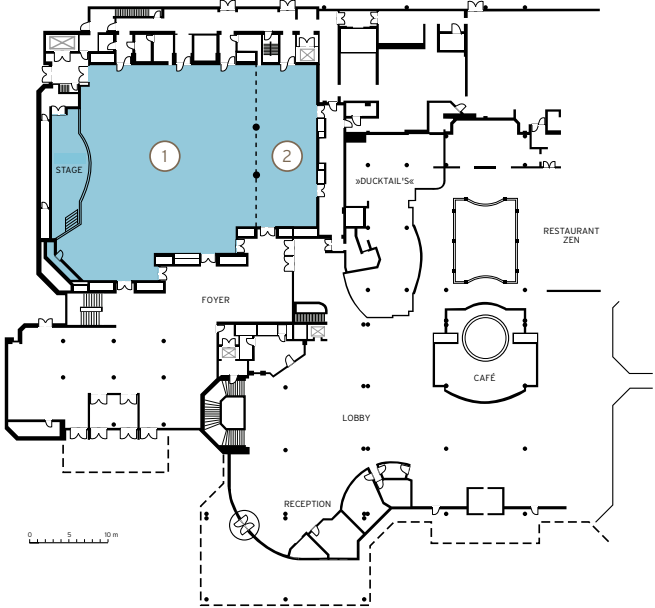

Sheraton München Arabellapark Hotel

Arabellastrasse 5, 81925 München, Deutschland/Germany
 T +49 (0)89 9232 0 sheraton.com/arabellapark

Key

- Room 1+2: Cuvillies
- Room 1: Cuvillies I
- Room 2: Cuvillies II
- Room 3+4: Asam
- Room 3: Asam I
- Room 4: Asam II
- Room 5: Foyer I
- Room 6+7: Effner
- Room 6: Effner I
- Room 7: Effner II
- Room 8: Fischer
- Room 9: Gärtner
- Room 10: Bürklein
- Room 11: Holl
- Room 12: Klenze
- Room 13: Seidl
- Room 14: Viscardi
- Room 15: Zimmermann
- Room 16: Zuccalli
- Room 17: Foyer II

room types

GROUND FLOOR

THE WESTIN
GRAND
MÜNCHEN
ARABELLAPARK

Key

- 1) Exhibition
- 2) Exhibition

THE WESTIN – TERRACE FLOOR

room types

TERRACE FLOOR

THE WESTIN
GRAND
MÜNCHEN
ARABELLAPARK

Key

- 3) Sydney
- 4) Atlanta
- 5) Barcelona
- 6) Montreal
- 7) Rom
- 8) Athen

room types

GARDEN FLOOR

THE WESTIN
GRAND
MÜNCHEN
ARABELLAPARK

Key

- 9) München
- 10) Garmisch
- 11) Partenkirchen
- 12) Calgary
- 13) Lillehammer
- 14) St. Moritz / Boardroom
- 15) Innsbruck / Boardroom
- 16) Lake Placid / Boardroom
- 17) Chamonix / Boardroom
- 18) Sapporo / Boardroom