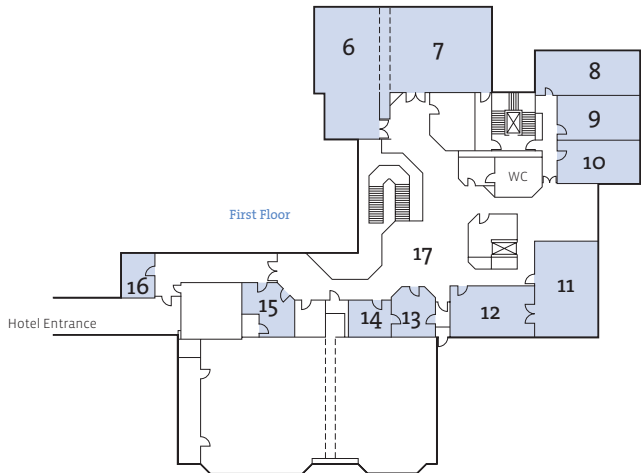

Sheraton München Arabellapark Hotel

Arabellastrasse 5, 81925 München, Deutschland/Germany
 T +49 (0)89 9232 0 sheraton.com/arabellapark

Key

- Room 1+2: Cuvillies
- Room 1: Cuvillies I
- Room 2: Cuvillies II
- Room 3+4: Asam
- Room 3: Asam I
- Room 4: Asam II
- Room 5: Foyer I
- Room 6+7: Effner
- Room 6: Effner I
- Room 7: Effner II
- Room 8: Fischer
- Room 9: Gärtner
- Room 10: Bürklein
- Room 11: Holl
- Room 12: Klenze
- Room 13: Seidl
- Room 14: Viscardi
- Room 15: Zimmermann
- Room 16: Zuccalli
- Room 17: Foyer II

room types

GROUND FLOOR

THE WESTIN
GRAND
MÜNCHEN
ARABELLAPARK

Key

- 1) Exhibition
- 2) Exhibition

THE WESTIN – TERRACE FLOOR

room types

TERRACE FLOOR

THE WESTIN
GRAND
MÜNCHEN
ARABELLAPARK

Key

- 3) Sydney
- 4) Atlanta
- 5) Barcelona
- 6) Montreal
- 7) Rom
- 8) Athen

room types

GARDEN FLOOR

THE WESTIN
GRAND
MÜNCHEN
ARABELLAPARK

Key

- 9) München
- 10) Garmisch
- 11) Partenkirchen
- 12) Calgary
- 13) Lillehammer
- 14) St. Moritz / Boardroom
- 15) Innsbruck / Boardroom
- 16) Lake Placid / Boardroom
- 17) Chamonix / Boardroom
- 18) Sapporo / Boardroom