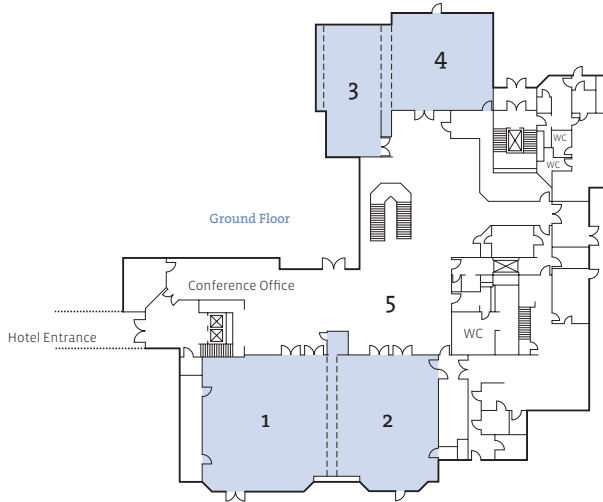

Sheraton München Arabellapark Hotel

Arabellastrasse 5, 81925 München, Deutschland/Germany
 T +49 (0)89 9232 0 sheraton.com/arabellapark

Key

- Room 1+2: Cuvillies
- Room 1: Cuvillies I
- Room 2: Cuvillies II
- Room 3+4: Asam
- Room 3: Asam I
- Room 4: Asam II
- Room 5: Foyer I
- Room 6+7: Effner
- Room 6: Effner I
- Room 7: Effner II
- Room 8: Fischer
- Room 9: Gärtner
- Room 10: Bürklein
- Room 11: Holl
- Room 12: Klenze
- Room 13: Seidl
- Room 14: Viscardi
- Room 15: Zimmermann
- Room 16: Zuccalli
- Room 17: Foyer II

room types

GROUND FLOOR

THE WESTIN
GRAND
MÜNCHEN
ARABELLAPARK

Key

- 1) Exhibition
- 2) Exhibition

THE WESTIN – TERRACE FLOOR

room types

TERRACE FLOOR

THE WESTIN
GRAND
MÜNCHEN
ARABELLAPARK

Key

- 3) Sydney
- 4) Atlanta
- 5) Barcelona
- 6) Montreal
- 7) Rom
- 8) Athen

room types

GARDEN FLOOR

THE WESTIN
GRAND
MÜNCHEN
ARABELLAPARK

Key

- 9) München
- 10) Garmisch
- 11) Partenkirchen
- 12) Calgary
- 13) Lillehammer
- 14) St. Moritz / Boardroom
- 15) Innsbruck / Boardroom
- 16) Lake Placid / Boardroom
- 17) Chamonix / Boardroom
- 18) Sapporo / Boardroom