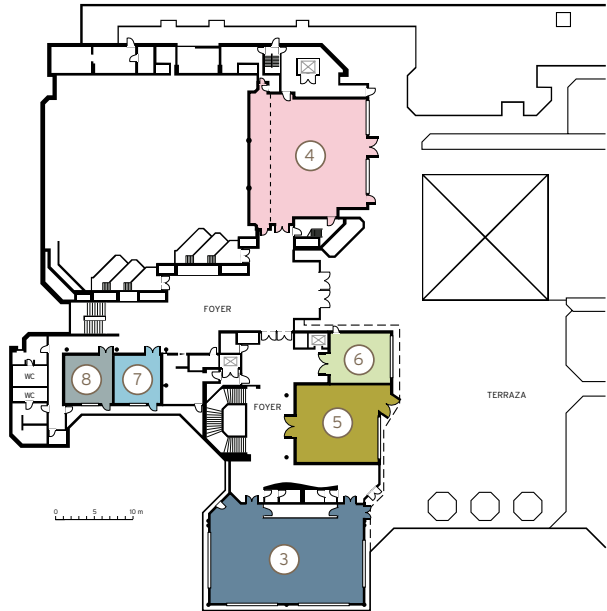

Sheraton München Arabellapark Hotel

Arabellastrasse 5, 81925 München, Deutschland/Germany
 T +49 (0)89 9232 0 sheraton.com/arabellapark

Key

- Room 1+2: Cuvillies
- Room 1: Cuvillies I
- Room 2: Cuvillies II
- Room 3+4: Asam
- Room 3: Asam I
- Room 4: Asam II
- Room 5: Foyer I
- Room 6+7: Effner
- Room 6: Effner I
- Room 7: Effner II
- Room 8: Fischer
- Room 9: Gärtner
- Room 10: Bürklein
- Room 11: Holl
- Room 12: Klenze
- Room 13: Seidl
- Room 14: Viscardi
- Room 15: Zimmermann
- Room 16: Zuccalli
- Room 17: Foyer II

room types

GROUND FLOOR

THE WESTIN
GRAND
MÜNCHEN
ARABELLAPARK

Key

- 1) Exhibition
- 2) Exhibition

THE WESTIN – TERRACE FLOOR

room types

TERRACE FLOOR

THE WESTIN
GRAND
MÜNCHEN
ARABELLAPARK

Key

- 3) Sydney
- 4) Atlanta
- 5) Barcelona
- 6) Montreal
- 7) Rom
- 8) Athen

room types

GARDEN FLOOR

THE WESTIN
GRAND
MÜNCHEN
ARABELLAPARK

Key

- 9) München
- 10) Garmisch
- 11) Partenkirchen
- 12) Calgary
- 13) Lillehammer
- 14) St. Moritz / Boardroom
- 15) Innsbruck / Boardroom
- 16) Lake Placid / Boardroom
- 17) Chamonix / Boardroom
- 18) Sapporo / Boardroom